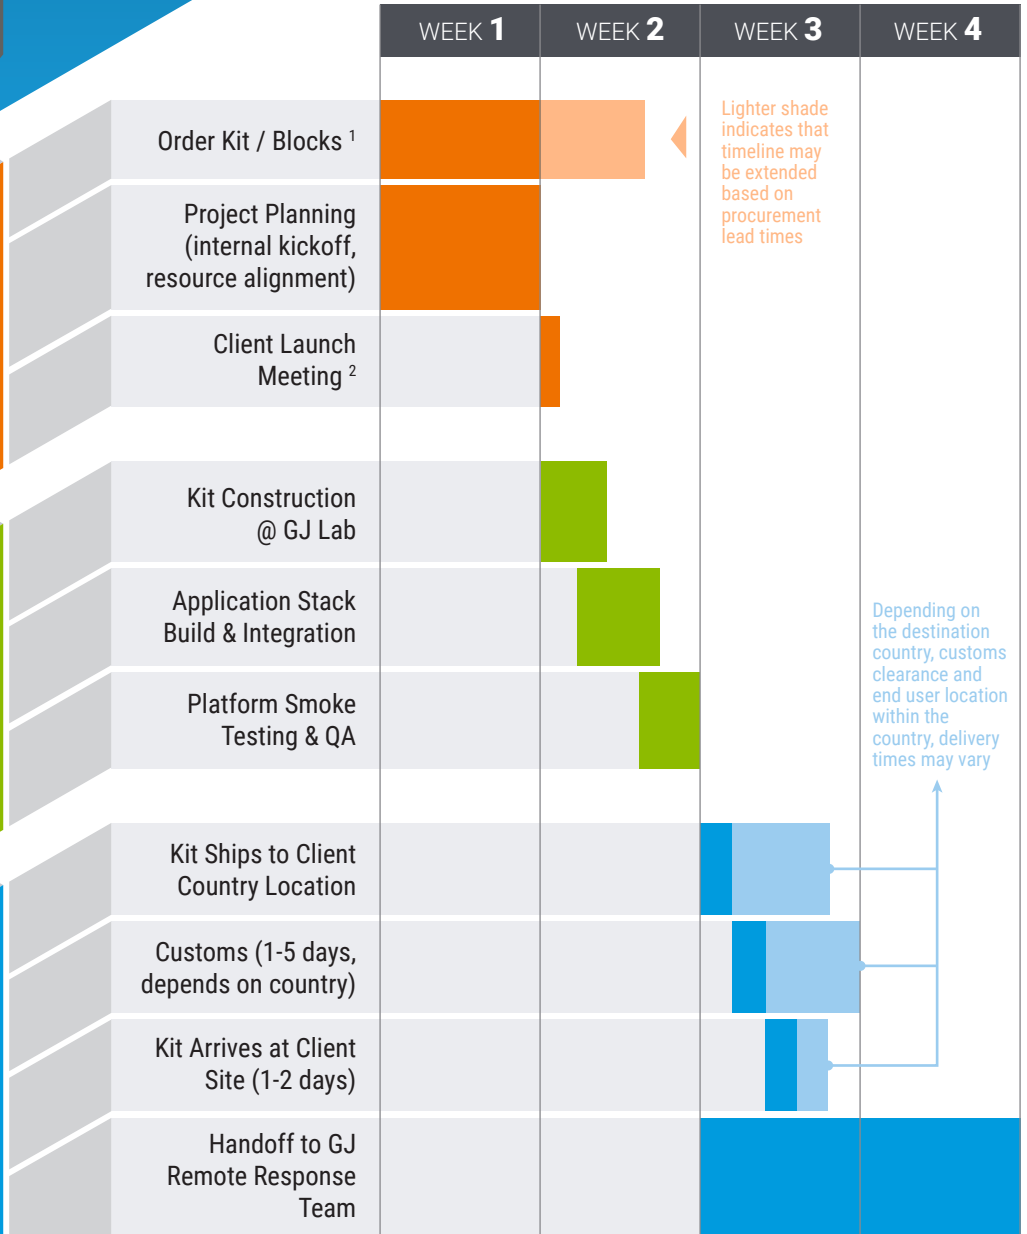

# Kit Recycler Deployment

GJ Kit Recyclers typically arrive within three weeks after a SOW is signed. Need faster delivery for future orders? Ask about our Partnership Stocking Program, wherein Kits are built, stocked and ready to be delivered as needed.

## Domestic (USA) Timeline

Like to be pampered? Use our White Glove service! A GJ engineer will travel to your location (anywhere in the world), set up your Kit, and watch your productivity soar.

1. Assumes you are not currently in the Partner Program. But you are still a VIP in our eyes!
2. Launch Meeting usually occurs within 5 business days. We can speed things up if needed.

# Kit Recycler Deployment

GJ Kit Recyclers typically arrive within 3-4 weeks after a SOW is signed. Need faster delivery for future orders? Ask about our Partnership Stocking Program, wherein Kits are built, stocked and ready to be delivered as needed.

## International Timeline

Like to be pampered? Use our White Glove service! A GJ engineer will travel to your location (anywhere in the world), set up your Kit, and watch your productivity soar.

1. Assumes you are not currently in the Partner Program. But you are still a VIP in our eyes!
2. Launch Meeting usually occurs within 10 business days. We can speed things up if needed.