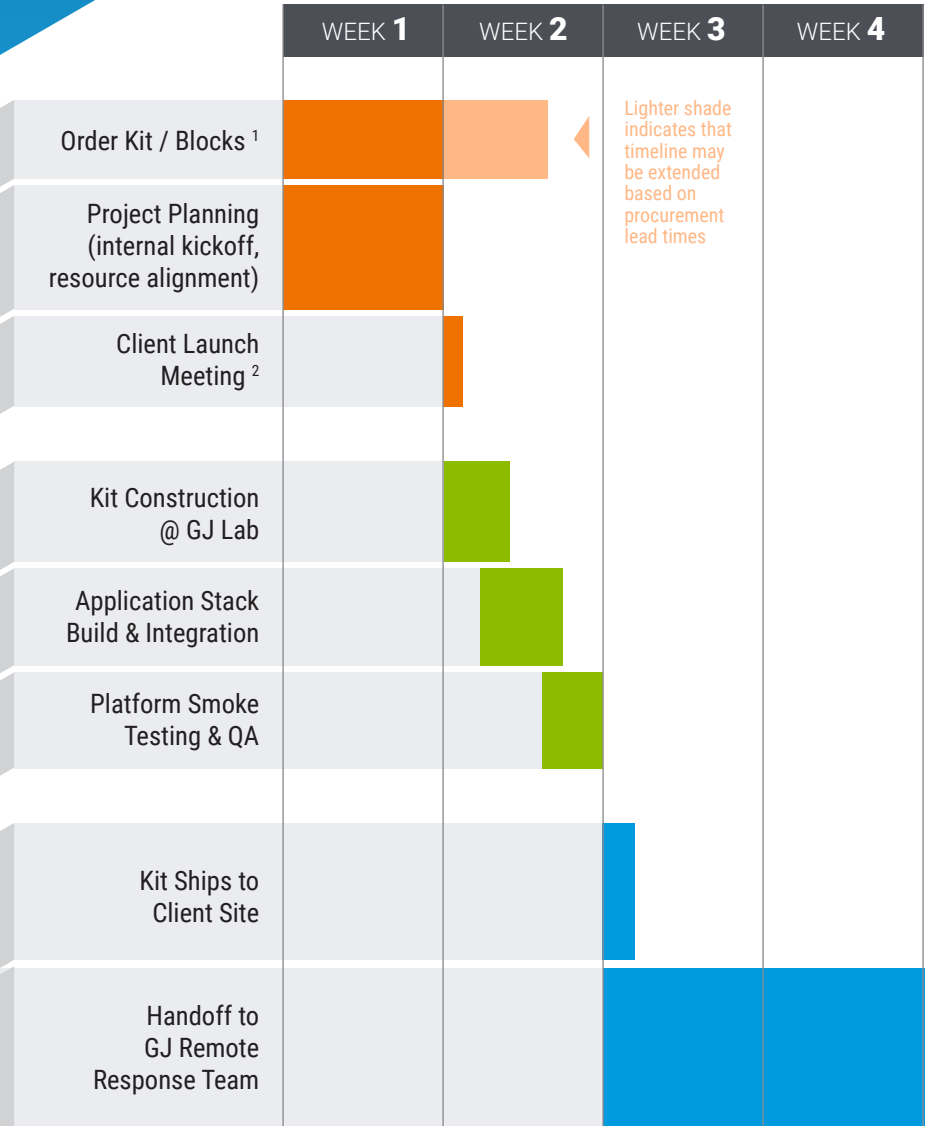

# Kit Recycler Deployment

GJ Kit Recyclers typically arrive within three weeks after a SOW is signed. Need faster delivery for future orders? Ask about our Partnership Stocking Program, wherein Kits are built, stocked and ready to be delivered as needed.

## Domestic (USA) Timeline

Like to be pampered? Use our White Glove service! A GJ engineer will travel to your location (anywhere in the world), set up your Kit, and watch your productivity soar.

1. Assumes you are not currently in the Partner Program. But you are still a VIP in our eyes!
2. Launch Meeting usually occurs within 5 business days. We can speed things up if needed.

# Kit Recycler Deployment

GJ Kit Recyclers typically arrive within 3-4 weeks after a SOW is signed. Need faster delivery for future orders? Ask about our Partnership Stocking Program, wherein Kits are built, stocked and ready to be delivered as needed.

## International Timeline

Like to be pampered? Use our White Glove service! A GJ engineer will travel to your location (anywhere in the world), set up your Kit, and watch your productivity soar.

1. Assumes you are not currently in the Partner Program. But you are still a VIP in our eyes!
2. Launch Meeting usually occurs within 10 business days. We can speed things up if needed.