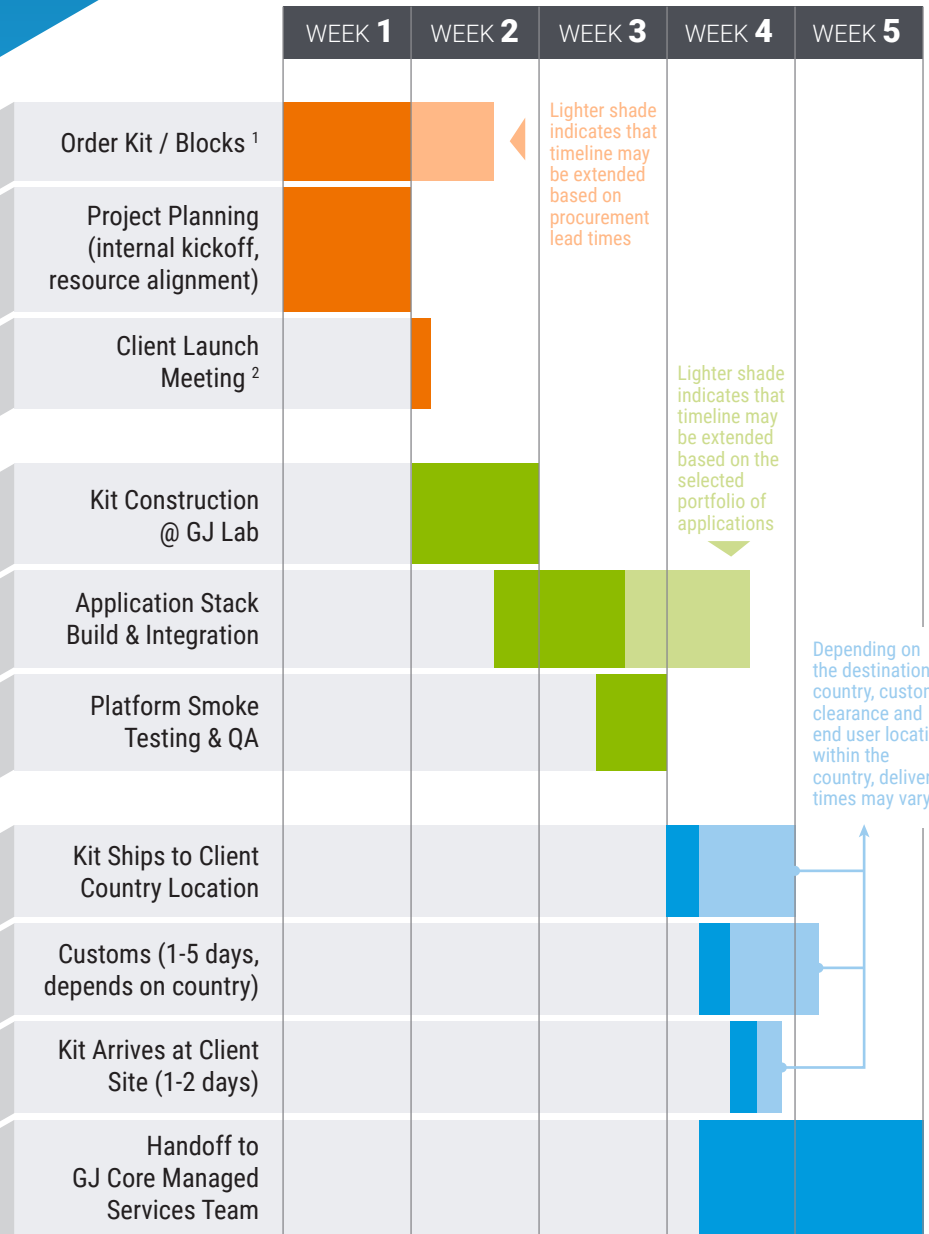

## Domestic (USA) Timeline

Like to be pampered? Use our White Glove service! A GJ engineer will travel to your location (anywhere in the world), set up your Kit, and watch your productivity soar.

1. Assumes you are not currently in the Partner Program. But you are still a VIP in our eyes!
2. Launch Meeting usually occurs within 5 business days. We can speed things up if needed.

# Mobile Kit Deployment

GJ Mobile Kits typically arrive 4-5 weeks after a SOW is signed. Need faster delivery for future orders? Ask about our Partnership Stocking Program, wherein Kits are built, stocked and ready to be delivered as needed.

## International Timeline

Like to be pampered? Use our White Glove service! A GJ engineer will travel to your location (anywhere in the world), set up your Kit, and watch your productivity soar.

1. Assumes you are not currently in the Partner Program. But you are still a VIP in our eyes!
2. Launch Meeting usually occurs within 10 business days. We can speed things up if needed.