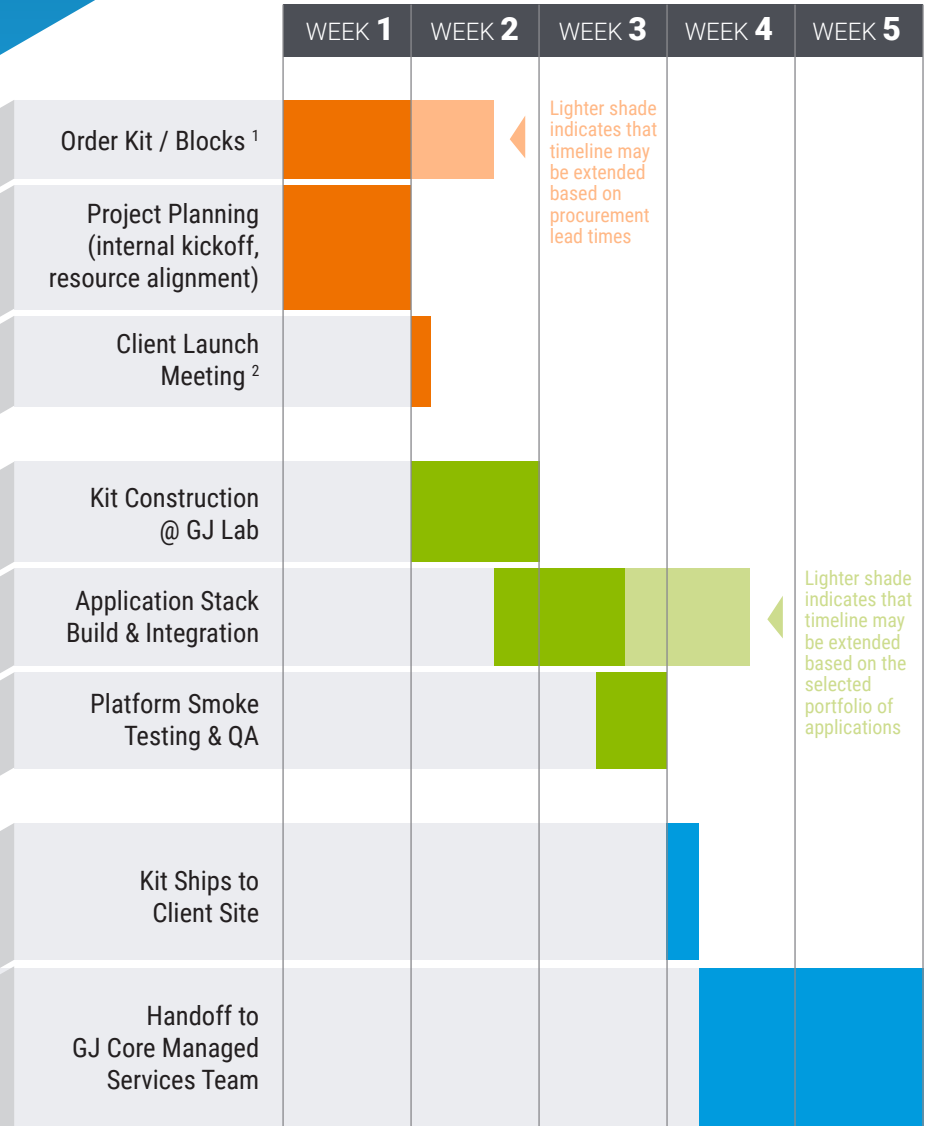

# Mobile Kit Deployment

GJ Mobile Kits typically arrive four weeks after a SOW is signed. Need faster delivery for future orders? Ask about our Partnership Stocking Program, wherein Kits are built, stocked and ready to be delivered as needed.

## Domestic (USA) Timeline

Like to be pampered? Use our White Glove service! A GJ engineer will travel to your location (anywhere in the world), set up your Kit, and watch your productivity soar.

1. Assumes you are not currently in the Partner Program. But you are still a VIP in our eyes!
2. Launch Meeting usually occurs within 5 business days. We can speed things up if needed.

# Mobile Kit Deployment

GJ Mobile Kits typically arrive 4-5 weeks after a SOW is signed. Need faster delivery for future orders? Ask about our Partnership Stocking Program, wherein Kits are built, stocked and ready to be delivered as needed.

## International Timeline

Like to be pampered? Use our White Glove service! A GJ engineer will travel to your location (anywhere in the world), set up your Kit, and watch your productivity soar.

1. Assumes you are not currently in the Partner Program. But you are still a VIP in our eyes!
2. Launch Meeting usually occurs within 10 business days. We can speed things up if needed.